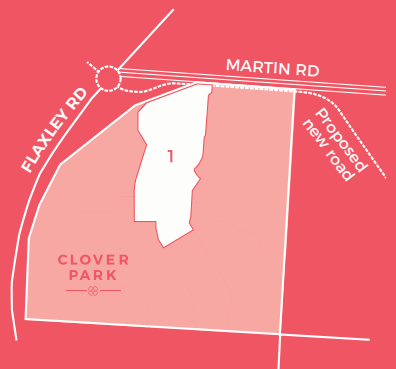

RELEASE ONE

Legend

- Local Centre
- Display Precinct
- Future Residential
- Reserve
- Footpath