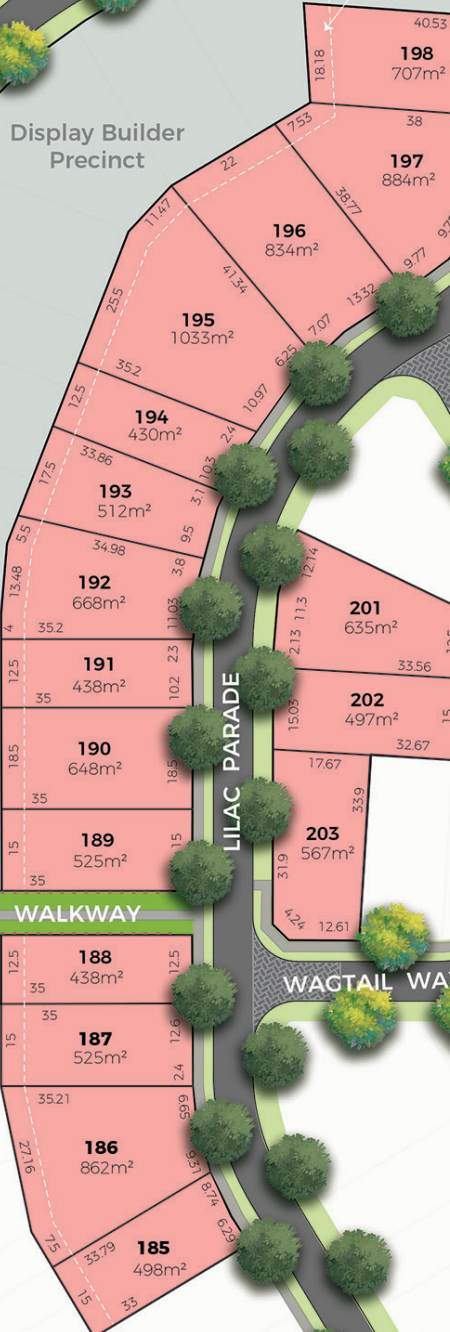

Lake & Wetland

HEYSEN BOULEVARD

D.A Approved Village Centre (Supermarket, Café & Shops)

Display Builder Precinct

CARPARK & SALES OFFICE

Central Reserve

Landscaped Detention Basin

Future Residential

Developer Fencing

WALKWAY

WAGTAIL WAY

4m Drainage Easement

LILAC PARADE

SWALLOWTAIL STREET

COODENIA GROVE

CLOVER PARK