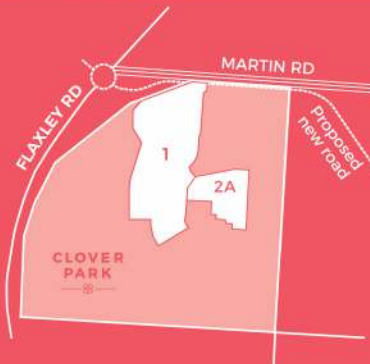

RELEASE 1 & 2A

CLOVER PARK

MT BARKER

Legend

- Local Centre
- Display Builder Precinct
- Future Residential
- Reserve

For More Information

0452 131 923

Lanser Realty Pty Ltd RLA | 268669